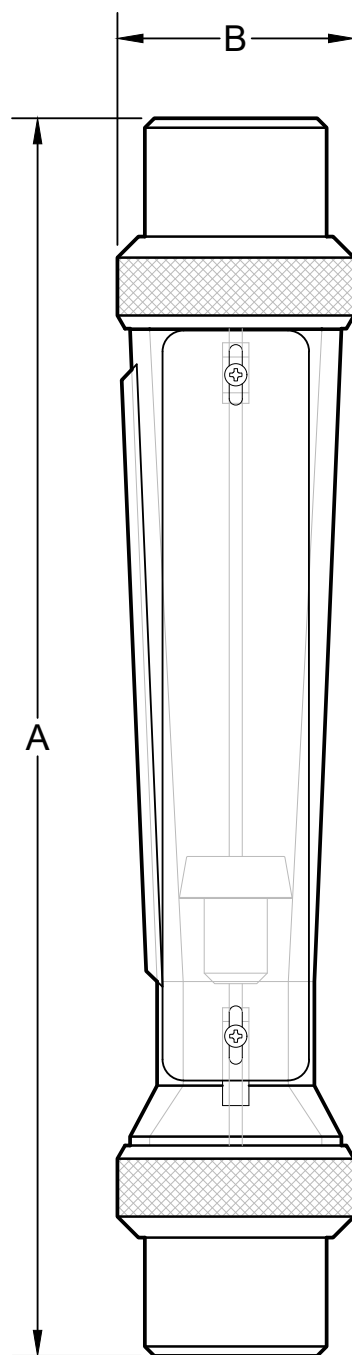

# 7330 Dimension Drawing

POLYSULFONE TUBE

Order Number	Dimensions (Inches)	
	A	B
41W - 46W	10.00	1.375
51W - 56W	10.00	1.750
61W - 72W	11.75	2.250
90W - 103W	16.00	3.875