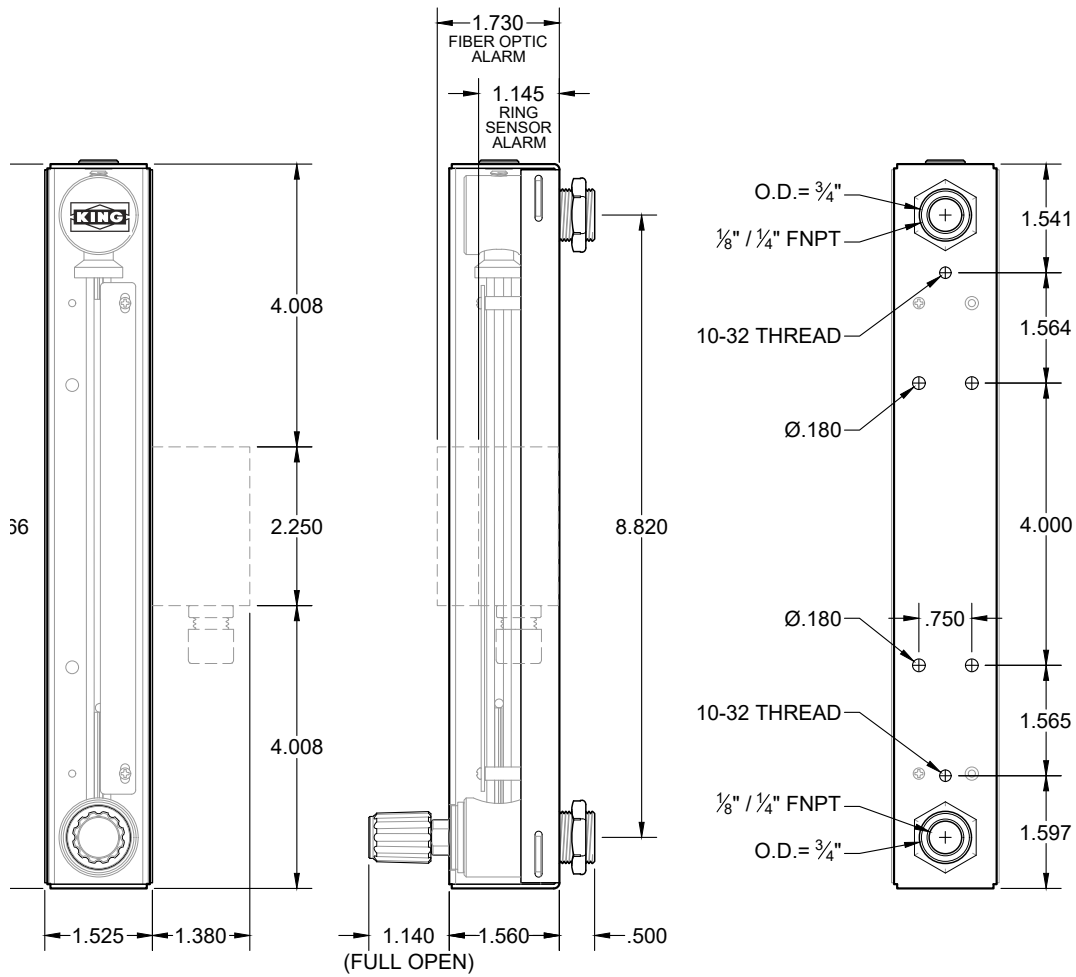

7430 Dimension Drawings

GLASS TUBE

150MM DIAGRAM

65MM DIAGRAM