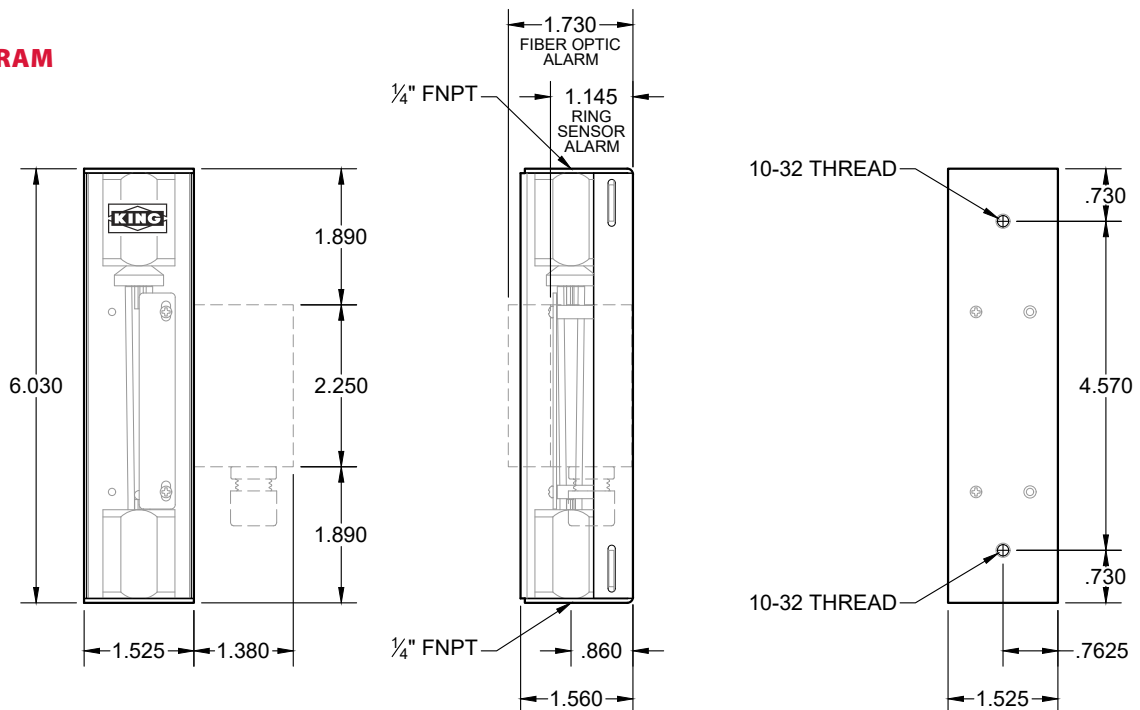

# 7440 Dimension Drawings

GLASS TUBE

## 155MM DIAGRAM

## 65MM DIAGRAM

1/4" FNPT Vertical Connections