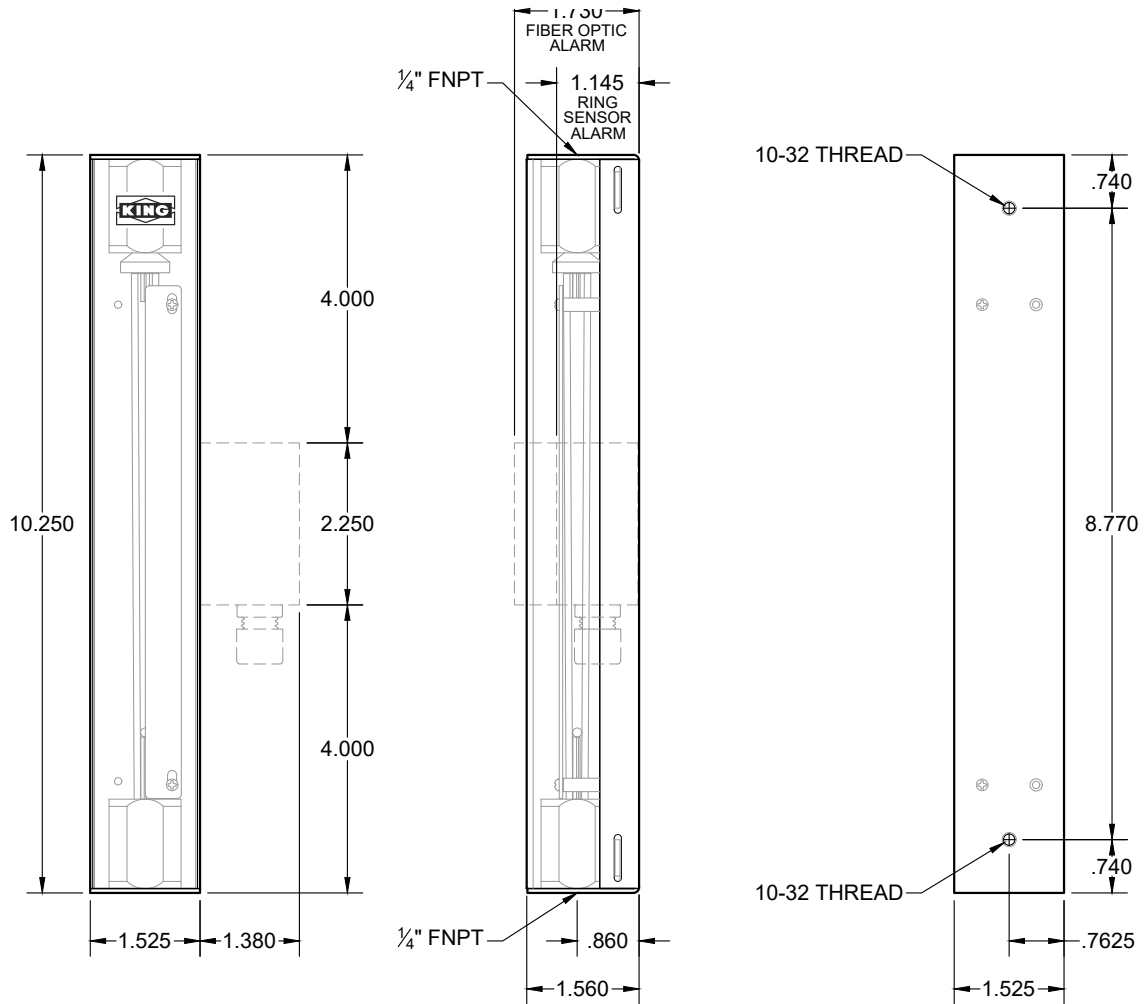

# 7440 Dimension Drawings

GLASS TUBE

## 155MM DIAGRAM

## 65MM DIAGRAM

1/4" FNPT Vertical Connections