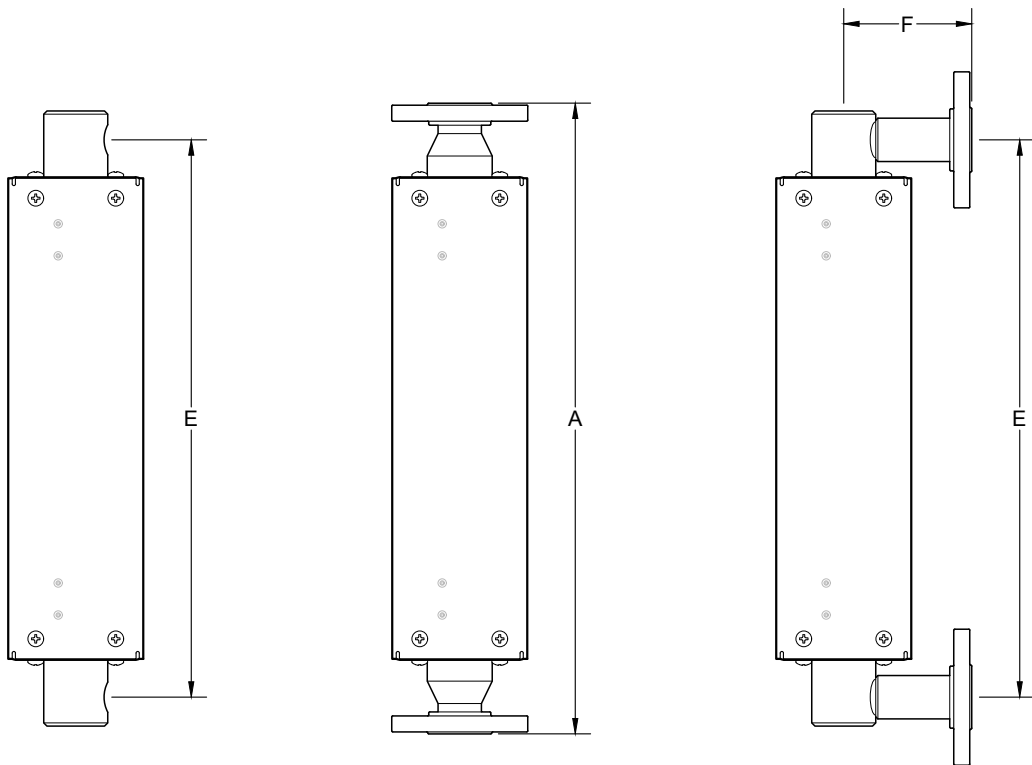

7480 Dimension Drawings

GLASS TUBE

Water Order Number	Air Order Number	Dimensions (Inches)					
		A	B	C	D	E	F
31W -46W	31A -46A	19.69	4.22	4.22	15.00	17.42	3.56
51W -613W	51A -611A	19.69	4.22	4.22	15.00	17.42	4.00
84W -99W	84A -97A	19.69	5.90	5.90	16.14	20.41	5