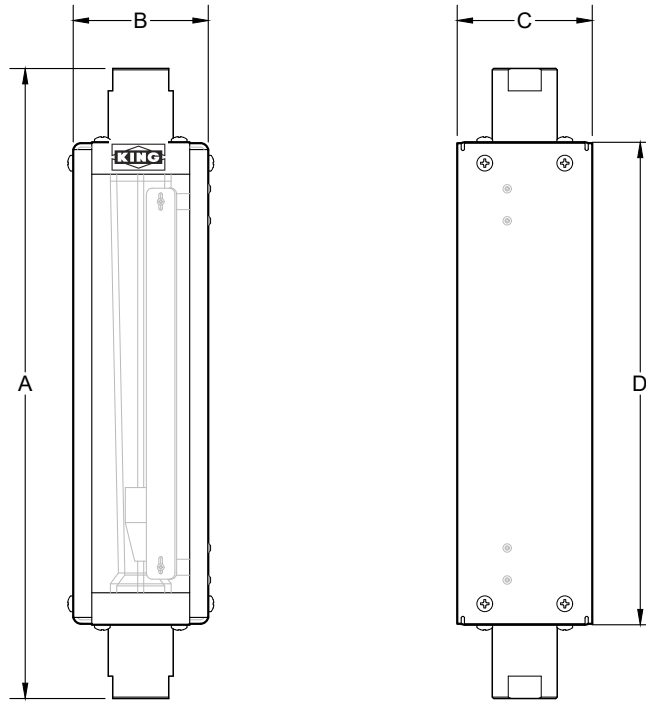

7480 Dimension Drawings

GLASS TUBE

Water Order Number	Air Order Number	Dimensions (Inches)					
		A	B	C	D	E	F
31W -46W	31A -46A	19.69	4.22	4.22	15.00	17.42	3.56
51W -613W	51A -611A	19.69	4.22	4.22	15.00	17.42	4.00
84W -99W	84A -97A	19.69	5.90	5.90	16.14	20.41	5