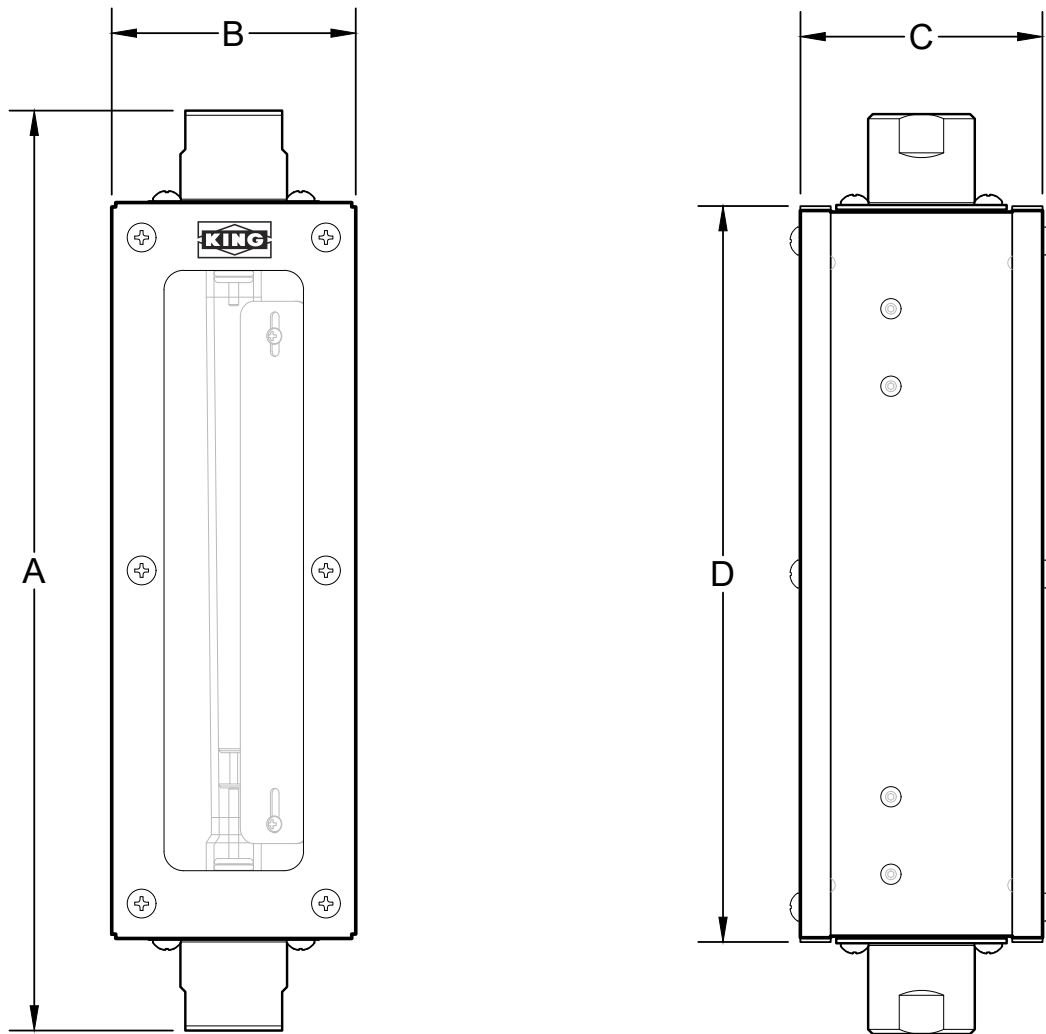

7610 Dimension Drawings

GLASS TUBE

Water Order Number	Air Order Number	Dimensions (Inches)				Connection Size FNPT
		A	B	C	D	
31W - 43W	31A - 43A	11.875	3.15	3.125	9.50	1/2"
51W - 67W	51A - 66A	13.75	3.95	3.90	10.60	1"
81W - 94W	81A - 92A	16	5.312	5.375	11.80	2"