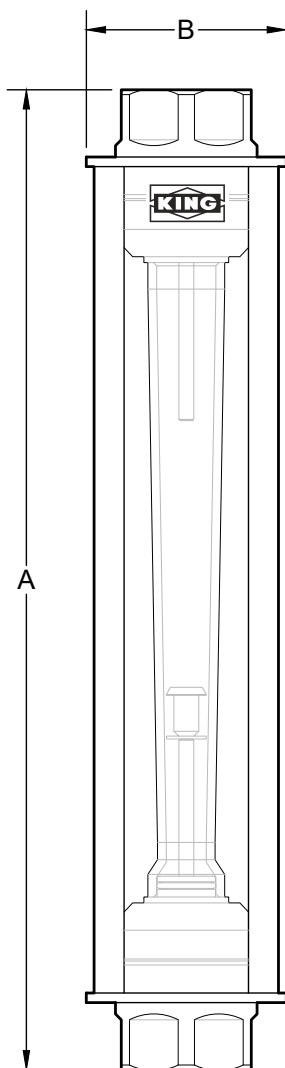

# 7650 Dimension Drawing

GLASS TUBE

Dimensions (Inches)		
Detail	Scale length	
Letter	80mm	127mm
A	9.00"	12.25"
B	2.50"	2.50"