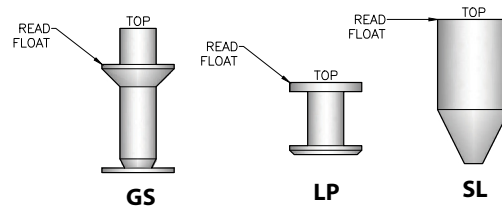

7460 Series

GLASS TUBE

There is nothing else like it in the industry. This 75 mm scale glass tube meter offers economical 304 stainless steel case construction with vertical connections.

DESCRIPTION

Metering Tube	Borosilicate Kinglass
Internal Components	Standard: 316L SS Optional: Hastelloy®C-276
Fitting Material	Standard: 316L SS Optional: PVC
Inlet/Outlet Fittings	FNPT Vertical
O-Ring	Standard: Viton® Optional: Buna N, EPR, and Kalrez®
Case and Covers	304 SS case Polycarbonate shield

PERFORMANCE

Capacities	Water 0.5 to 25 GPM Air 2 to 68 SCFM
Scale	80 mm (3") direct reading, detachable
Accuracy	± 5% of full scale flow
Turndown	10:1
Repeatability	1%
Max Temperature	316L SS fittings Gases 250° F (121° C) 316L SS fittings Liquids 200° F (93° C) PVC fittings Liquids 110° F (43° C)
Maximum Pressure	316L SS 200 psig PVC fittings 150 psig
Ambient Temperature	33° F to 125° F (1° C to 52° C)

OPTIONS

Certified Calibrations	Conform to ISA RP 16.6
Scales	Any volumetric unit

FLOATS

7460 Specifications

GLASS TUBE

Order Number	Full Scale Flow GPM - Water	Order Number	Full Scale Flow SCFM - Air	Float Number	Float Type	Pressure Drop (Inches of Water)	Tube Size	Tube Number*	Connection Size FNTF
41W	.5	41A	2.0	1/2-LPG-04	LP	-	4G (.50")	1/2 -751-4G	1/2"
42W	1.0	42A	4.0	1/2-LPG-05	LP	5	4G (.50")	1/2 -751-4G	1/2"
43W	2.0	43A	8.2	1/2-SLG-01	SL	9	4G (.50")	1/2 -751-4G	1/2"
44W	3.5	44A	14.0	5/8-SLP-01	SL	9	4P (.625")	5/8-753-4P	1/2"
45W	5.6	45A	22.0	5/8-SLP-02	SL	11	4P (.625")	5/8-753-4P	1/2"
46W	7.4	46A	29.0	5/8-SLP-03	SL	15	4P (.625")	5/8-753-4P	1/2"
61W	10.0	61A	40.0	1-GSP-01	GS	16	6P (1")	1-749-6P	1"
62W	15.0	62A	68.0	1-SLG-02	SL	24	6P (1")	1-749-6P	1"
63W	25.0	-	-	1-SLG-01	SL	42	6P (1")	1-749-6P	1"

*Tubes designated "G" have rib-guided floats.
Tubes designated "P" have pole-guided floats.

DIMENSION DIAGRAMS (Inches)

ORDERING:

Use the following guide to determine the specific product number you require.