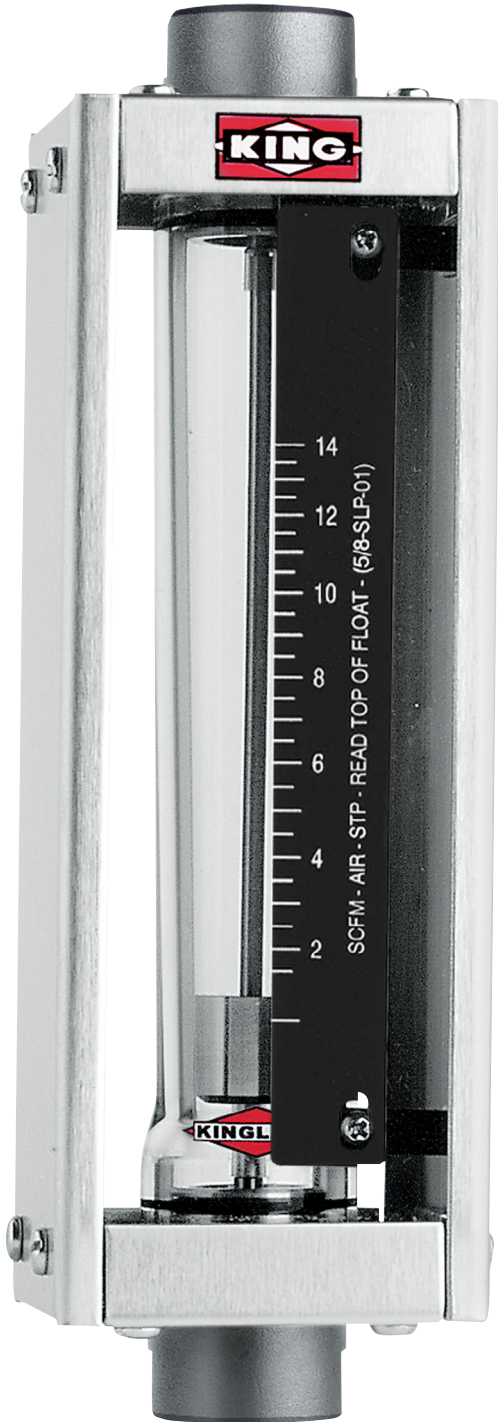

7460 Series

GLASS TUBE

There is nothing else like it in the industry. This 75 mm scale glass tube meter offers economical 304 stainless steel case construction with vertical connections.

DESCRIPTION

Metering Tube	Borosilicate Kinglass
Internal Components	Standard: 316L SS Optional: Hastelloy®C-276
Fitting Material	Standard: 316L SS Optional: PVC
Inlet/Outlet Fittings	FNPT Vertical
O-Ring	Standard: Viton® Optional: Buna N, EPR, and Kalrez®
Case and Covers	304 SS case Polycarbonate shield

PERFORMANCE

Capacities	Water 0.5 to 25 GPM Air 2 to 68 SCFM
Scale	80 mm (3") direct reading, detachable
Accuracy	± 5% of full scale flow
Turndown	10:1
Repeatability	1%
Max Temperature	316L SS fittings Gases 250° F (121° C) 316L SS fittings Liquids 200° F (93° C) PVC fittings Liquids 110° F (43° C)
Maximum Pressure	316L SS 200 psig PVC fittings 150 psig
Ambient Temperature	33° F to 125° F (1° C to 52° C)

OPTIONS

Certified Calibrations	Conform to ISA RP 16.6
Scales	Any volumetric unit

FLOATS

7460 Specifications

GLASS TUBE

Order Number	Full Scale Flow GPM - Water	Order Number	Full Scale Flow SCFM - Air	Float Number	Float Type	Pressure Drop (Inches of Water)	Tube Size	Tube Number*	Connection Size FNTF
41W	.5	41A	2.0	1/2-LPG-04	LP	-	4G (.50")	1/2 -751-4G	1/2"
42W	1.0	42A	4.0	1/2-LPG-05	LP	5	4G (.50")	1/2 -751-4G	1/2"
43W	2.0	43A	8.2	1/2-SLG-01	SL	9	4G (.50")	1/2 -751-4G	1/2"
44W	3.5	44A	14.0	5/8-SLP-01	SL	9	4P (.625")	5/8-753-4P	1/2"
45W	5.6	45A	22.0	5/8-SLP-02	SL	11	4P (.625")	5/8-753-4P	1/2"
46W	7.4	46A	29.0	5/8-SLP-03	SL	15	4P (.625")	5/8-753-4P	1/2"
61W	10.0	61A	40.0	1-GSP-01	GS	16	6P (1")	1-749-6P	1"
62W	15.0	62A	68.0	1-SLG-02	SL	24	6P (1")	1-749-6P	1"
63W	25.0	-	-	1-SLG-01	SL	42	6P (1")	1-749-6P	1"

*Tubes designated "G" have rib-guided floats.
Tubes designated "P" have pole-guided floats.

DIMENSION DIAGRAMS (Inches)

ORDERING:

Use the following guide to determine the specific product number you require.