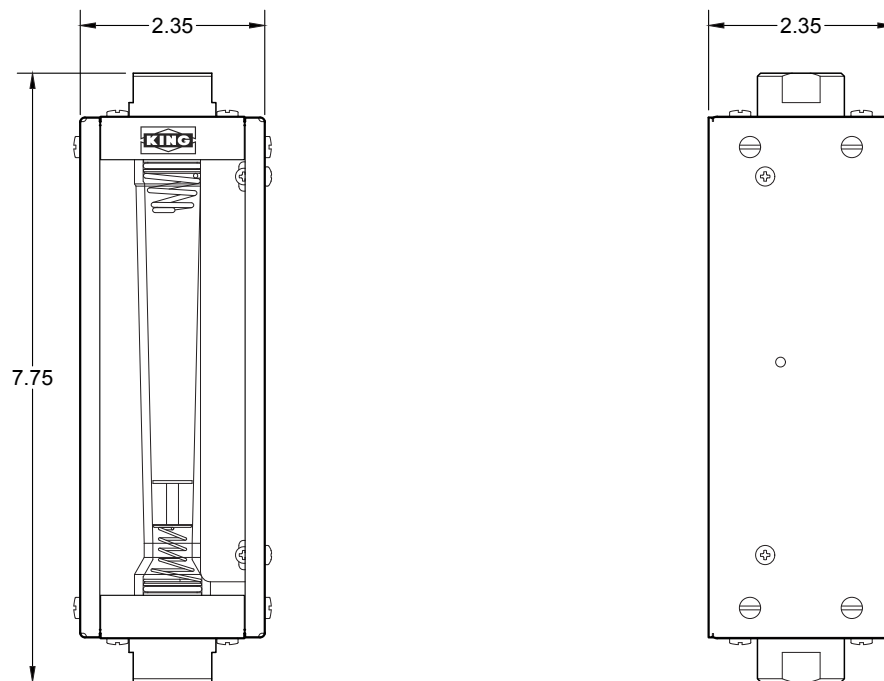

7460 Series

GLASS TUBE

There is nothing else like it in the industry. This 75 mm scale glass tube meter offers economical 304 stainless steel case construction with vertical connections.

DESCRIPTION

Metering Tube	Borosilicate Kinglass
Internal Components	Standard: 316L SS Optional: Hastelloy®C-276
Fitting Material	Standard: 316L SS Optional: PVC
Inlet/Outlet Fittings	FNPT Vertical
O-Ring	Standard: Viton® Optional: Buna N, EPR, and Kalrez®
Case and Covers	304 SS case Polycarbonate shield

PERFORMANCE

Capacities	Water 0.5 to 25 GPM Air 2 to 68 SCFM
Scale	80 mm (3") direct reading, detachable
Accuracy	± 5% of full scale flow
Turndown	10:1
Repeatability	1%
Max Temperature	316L SS fittings Gases 250° F (121° C) 316L SS fittings Liquids 200° F (93° C) PVC fittings Liquids 110° F (43° C)
Maximum Pressure	316L SS 200 psig PVC fittings 150 psig
Ambient Temperature	33° F to 125° F (1° C to 52° C)

OPTIONS

Certified Calibrations	Conform to ISA RP 16.6
Scales	Any volumetric unit

FLOATS

7460 Specifications

GLASS TUBE

Order Number	Full Scale Flow GPM - Water	Order Number	Full Scale Flow SCFM - Air	Float Number	Float Type	Pressure Drop (Inches of Water)	Tube Size	Tube Number*	Connection Size FNTF
41W	.5	41A	2.0	1/2-LPG-04	LP	-	4G (.50")	1/2 -751-4G	1/2"
42W	1.0	42A	4.0	1/2-LPG-05	LP	5	4G (.50")	1/2 -751-4G	1/2"
43W	2.0	43A	8.2	1/2-SLG-01	SL	9	4G (.50")	1/2 -751-4G	1/2"
44W	3.5	44A	14.0	5/8-SLP-01	SL	9	4P (.625")	5/8-753-4P	1/2"
45W	5.6	45A	22.0	5/8-SLP-02	SL	11	4P (.625")	5/8-753-4P	1/2"
46W	7.4	46A	29.0	5/8-SLP-03	SL	15	4P (.625")	5/8-753-4P	1/2"
61W	10.0	61A	40.0	1-GSP-01	GS	16	6P (1")	1-749-6P	1"
62W	15.0	62A	68.0	1-SLG-02	SL	24	6P (1")	1-749-6P	1"
63W	25.0	-	-	1-SLG-01	SL	42	6P (1")	1-749-6P	1"

*Tubes designated "G" have rib-guided floats.
Tubes designated "P" have pole-guided floats.

DIMENSION DIAGRAMS (Inches)

ORDERING:

Use the following guide to determine the specific product number you require.