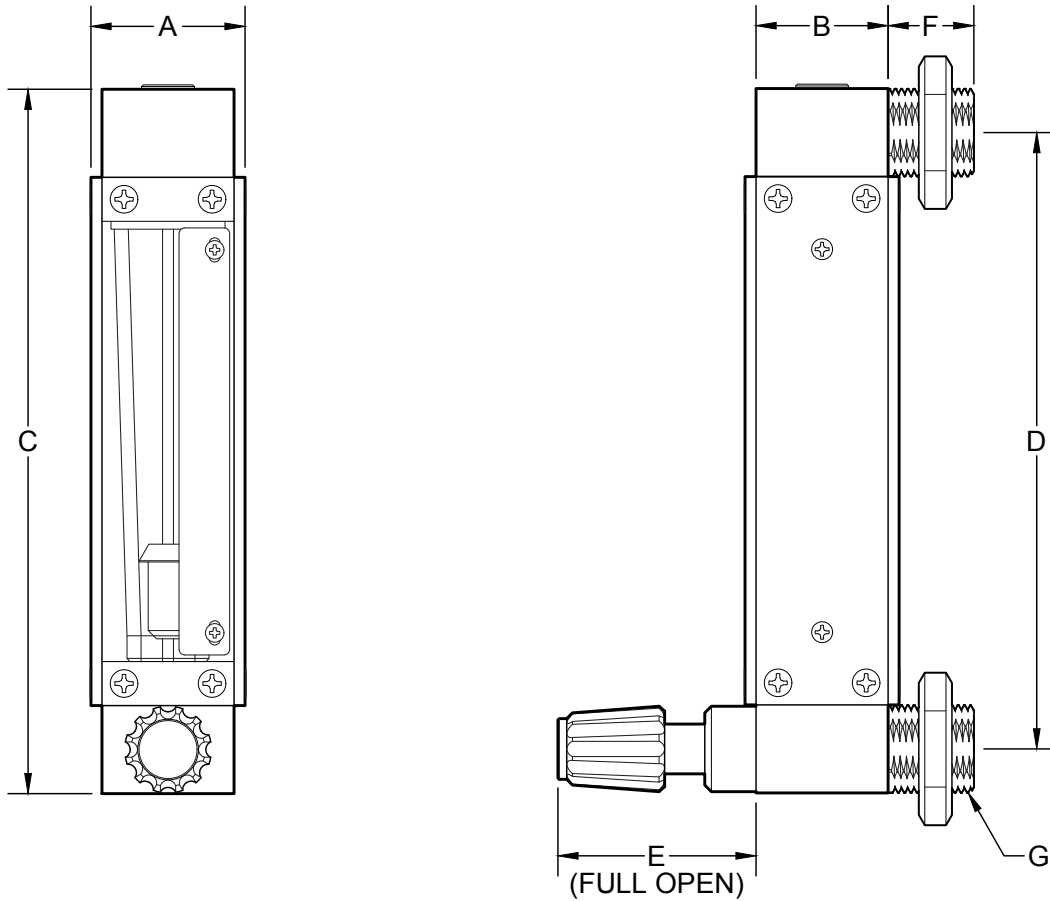

7450 Dimension Drawings

GLASS TUBE

Order Number	Dimensions (Inches)					End Fitting	
	A	B	C	D	E	F	G
75mm (3") Scale Models							
3G1-3P4	1.75	1.50	8.00	7.00	2.25	.974	1.00
150mm (6") Scale Models							
6G1-6P4	1.75	1.50	11.57	10.57	2.25	.974	1.00