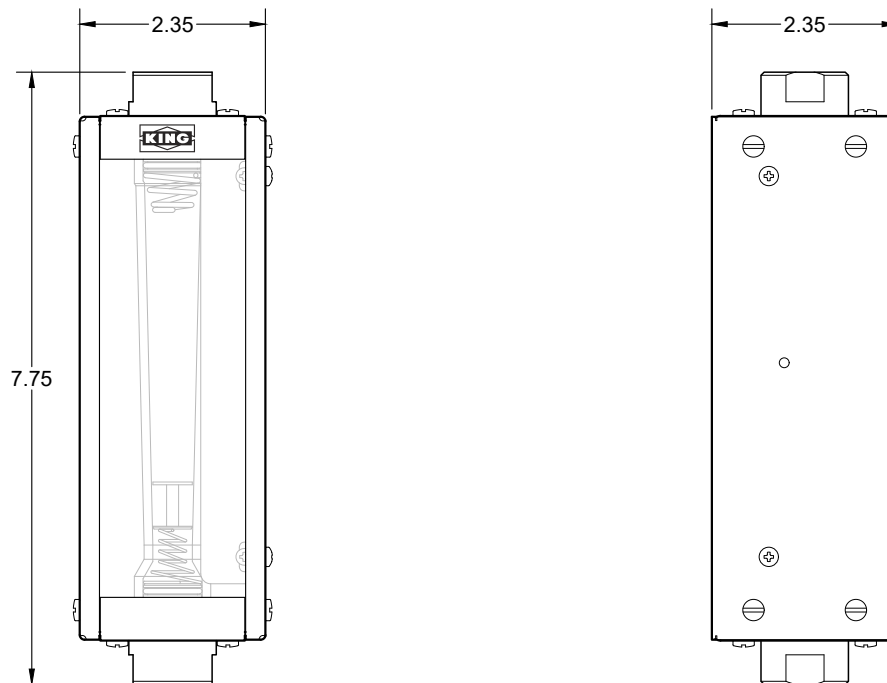

7460 Series

GLASS TUBE

There is nothing else like it in the industry. This 75 mm scale glass tube meter offers economical 304 stainless steel case construction with vertical connections.

DESCRIPTION

Metering Tube	Borosilicate Kinglass
Internal Components	Standard: 316L SS Optional: Hastelloy®C-276
Fitting Material	Standard: 316L SS Optional: PVC
Inlet/Outlet Fittings	FNPT Vertical
O-Ring	Standard: Viton® Optional: Buna N, EPR, and Kalrez®
Case and Covers	304 SS case Polycarbonate shield

PERFORMANCE

Capacities	Water 0.5 to 25 GPM Air 2 to 68 SCFM
Scale	80 mm (3") direct reading, detachable
Accuracy	± 5% of full scale flow
Turndown	10:1
Repeatability	1%
Max Temperature	316L SS fittings Gases 250° F (121° C) 316L SS fittings Liquids 200° F (93° C) PVC fittings Liquids 110° F (43° C)
Maximum Pressure	316L SS 200 psig PVC fittings 150 psig
Ambient Temperature	33° F to 125° F (1° C to 52° C)

OPTIONS

Certified Calibrations	Conform to ISA RP 16.6
Scales	Any volumetric unit

FLOATS

7460 Specifications

GLASS TUBE

Order Number	Full Scale Flow GPM - Water	Order Number	Full Scale Flow SCFM - Air	Float Number	Float Type	Pressure Drop (Inches of Water)	Tube Size	Tube Number*	Connection Size FNPT
41W	.5	41A	2.0	1/2-LPG-04	LP	-	4G (.50")	1/2 -751-4G	1/2"
42W	1.0	42A	4.0	1/2-LPG-05	LP	5	4G (.50")	1/2 -751-4G	1/2"
43W	2.0	43A	8.2	1/2-SLG-01	SL	9	4G (.50")	1/2 -751-4G	1/2"
44W	3.5	44A	14.0	5/8-SLP-01	SL	9	4P (.625")	5/8-753-4P	1/2"
45W	5.6	45A	22.0	5/8-SLP-02	SL	11	4P (.625")	5/8-753-4P	1/2"
46W	7.4	46A	29.0	5/8-SLP-03	SL	15	4P (.625")	5/8-753-4P	1/2"
61W	10.0	61A	40.0	1-GSP-01	GS	16	6P (1")	1-749-6P	1"
62W	15.0	62A	68.0	1-SLG-02	SL	24	6P (1")	1-749-6P	1"
63W	25.0	-	-	1-SLG-01	SL	42	6P (1")	1-749-6P	1"

*Tubes designated "G" have rib-guided floats.
Tubes designated "P" have pole-guided floats.

DIMENSION DIAGRAMS (Inches)

ORDERING:

Use the following guide to determine the specific product number you require.