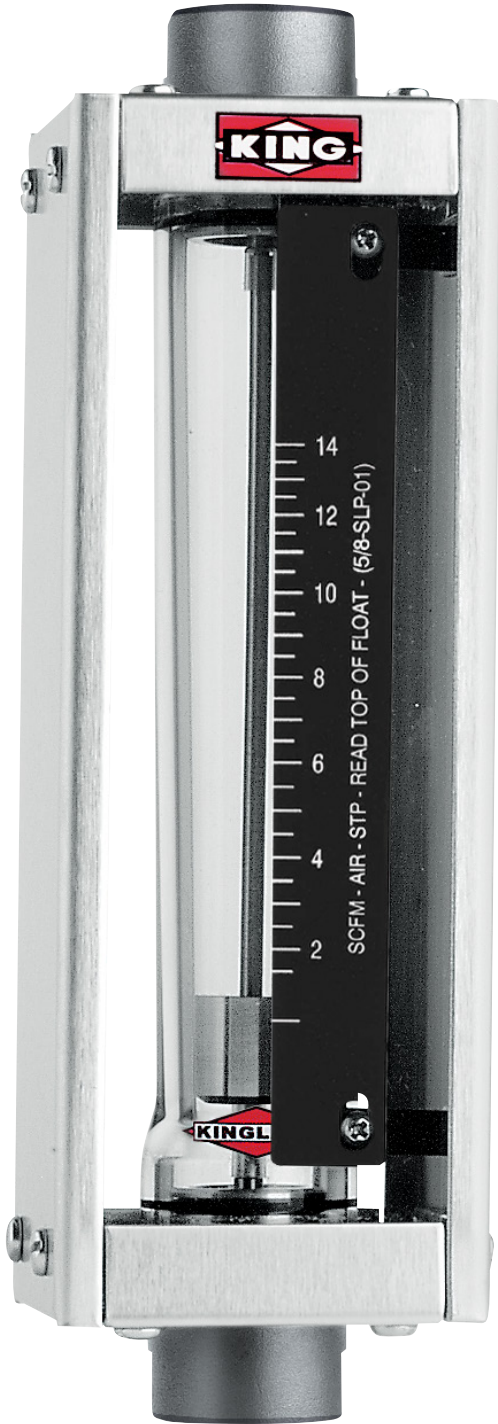

7460 Series

GLASS TUBE

There is nothing else like it in the industry. This 75 mm scale glass tube meter offers economical 304 stainless steel case construction with vertical connections.

DESCRIPTION

Metering Tube	Borosilicate Kinglass
Internal Components	Standard: 316L SS Optional: Hastelloy®C-276
Fitting Material	Standard: 316L SS Optional: PVC
Inlet/Outlet Fittings	FNPT Vertical
O-Ring	Standard: Viton® Optional: Buna N, EPR, and Kalrez®
Case and Covers	304 SS case Polycarbonate shield

PERFORMANCE

Capacities	Water 0.5 to 25 GPM Air 2 to 68 SCFM
Scale	80 mm (3") direct reading, detachable
Accuracy	± 5% of full scale flow
Turndown	10:1
Repeatability	1%
Max Temperature	316L SS fittings Gases 250° F (121° C) 316L SS fittings Liquids 200° F (93° C) PVC fittings Liquids 110° F (43° C)
Maximum Pressure	316L SS 200 psig PVC fittings 150 psig
Ambient Temperature	33° F to 125° F (1° C to 52° C)

OPTIONS

Certified Calibrations	Conform to ISA RP 16.6
Scales	Any volumetric unit

FLOATS

7460 Specifications

GLASS TUBE

Order Number	Full Scale Flow GPM - Water	Order Number	Full Scale Flow SCFM - Air	Float Number	Float Type	Pressure Drop (Inches of Water)	Tube Size	Tube Number*	Connection Size FNPT
41W	.5	41A	2.0	1/2-LPG-04	LP	-	4G (.50")	1/2 -751-4G	1/2"
42W	1.0	42A	4.0	1/2-LPG-05	LP	5	4G (.50")	1/2 -751-4G	1/2"
43W	2.0	43A	8.2	1/2-SLG-01	SL	9	4G (.50")	1/2 -751-4G	1/2"
44W	3.5	44A	14.0	5/8-SLP-01	SL	9	4P (.625")	5/8-753-4P	1/2"
45W	5.6	45A	22.0	5/8-SLP-02	SL	11	4P (.625")	5/8-753-4P	1/2"
46W	7.4	46A	29.0	5/8-SLP-03	SL	15	4P (.625")	5/8-753-4P	1/2"
61W	10.0	61A	40.0	1-GSP-01	GS	16	6P (1")	1-749-6P	1"
62W	15.0	62A	68.0	1-SLG-02	SL	24	6P (1")	1-749-6P	1"
63W	25.0	-	-	1-SLG-01	SL	42	6P (1")	1-749-6P	1"

*Tubes designated "G" have rib-guided floats.
Tubes designated "P" have pole-guided floats.

DIMENSION DIAGRAMS (Inches)

ORDERING:

Use the following guide to determine the specific product number you require.