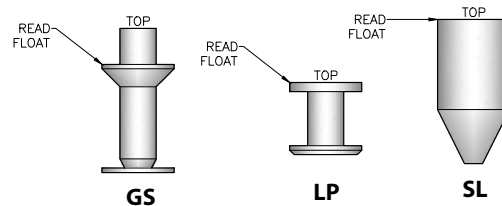

7460 Series

GLASS TUBE

There is nothing else like it in the industry. This 75 mm scale glass tube meter offers economical 304 stainless steel case construction with vertical connections.

DESCRIPTION

Metering Tube	Borosilicate Kinglass
Internal Components	Standard: 316L SS Optional: Hastelloy®C-276
Fitting Material	Standard: 316L SS Optional: PVC
Inlet/Outlet Fittings	FNPT Vertical
O-Ring	Standard: Viton® Optional: Buna N, EPR, and Kalrez®
Case and Covers	304 SS case Polycarbonate shield

PERFORMANCE

Capacities	Water 0.5 to 25 GPM Air 2 to 68 SCFM
Scale	80 mm (3") direct reading, detachable
Accuracy	± 5% of full scale flow
Turndown	10:1
Repeatability	1%
Max Temperature	316L SS fittings Gases 250° F (121° C) 316L SS fittings Liquids 200° F (93° C) PVC fittings Liquids 110° F (43° C)
Maximum Pressure	316L SS 200 psig PVC fittings 150 psig
Ambient Temperature	33° F to 125° F (1° C to 52° C)

OPTIONS

Certified Calibrations	Conform to ISA RP 16.6
Scales	Any volumetric unit

FLOATS

7460 Specifications

GLASS TUBE

Order Number	Full Scale Flow GPM - Water	Order Number	Full Scale Flow SCFM - Air	Float Number	Float Type	Pressure Drop (Inches of Water)	Tube Size	Tube Number*	Connection Size FNPT
41W	.5	41A	2.0	1/2-LPG-04	LP	-	4G (.50")	1/2 -751-4G	1/2"
42W	1.0	42A	4.0	1/2-LPG-05	LP	5	4G (.50")	1/2 -751-4G	1/2"
43W	2.0	43A	8.2	1/2-SLG-01	SL	9	4G (.50")	1/2 -751-4G	1/2"
44W	3.5	44A	14.0	5/8-SLP-01	SL	9	4P (.625")	5/8-753-4P	1/2"
45W	5.6	45A	22.0	5/8-SLP-02	SL	11	4P (.625")	5/8-753-4P	1/2"
46W	7.4	46A	29.0	5/8-SLP-03	SL	15	4P (.625")	5/8-753-4P	1/2"
61W	10.0	61A	40.0	1-GSP-01	GS	16	6P (1")	1-749-6P	1"
62W	15.0	62A	68.0	1-SLG-02	SL	24	6P (1")	1-749-6P	1"
63W	25.0	-	-	1-SLG-01	SL	42	6P (1")	1-749-6P	1"

*Tubes designated "G" have rib-guided floats.
Tubes designated "P" have pole-guided floats.

DIMENSION DIAGRAMS (Inches)

ORDERING:

Use the following guide to determine the specific product number you require.