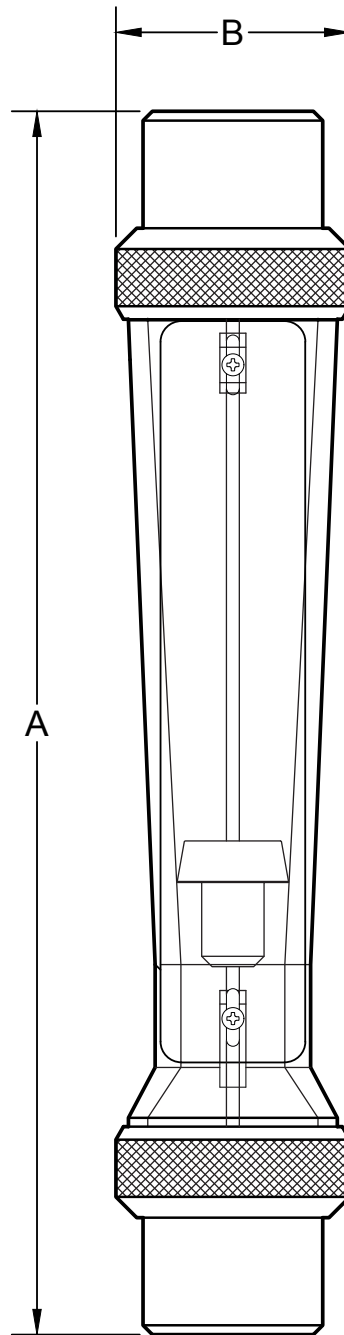

7330 Dimension Drawing

POLYSULFONE TUBE

Order Number	Dimensions (Inches)	
	A	B
41W - 46W	10.00	1.375
51W - 56W	10.00	1.750
61W - 72W*	11.75	2.250
90W - 103W	16.00	3.875

*64 (20 GPM) has an overall length of 12.00"